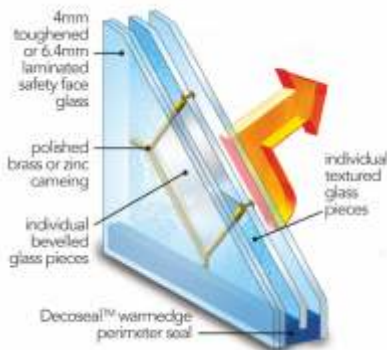

Triple Glazed Glass for added Performance

Our triple glazed designs combine great aesthetics with high performance, offering improved sound and thermal insulating qualities

Choice of Standard Door Colours