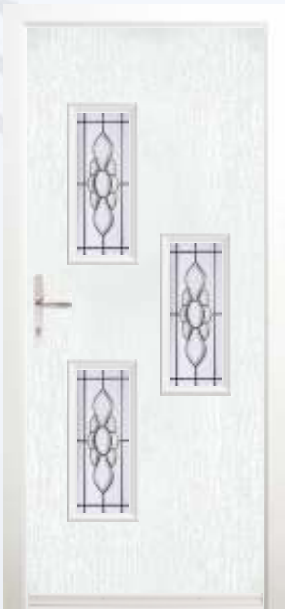

BANNOCKBURN - Pictor Gold Only

ALTMORE TWO - Helen

BANNOCKBURN - Abstract Black Only

ROCKEFELLER - Skipton

ALTMORE TWO - Hope Solitaire Arena Backing Glass

ALTMORE TWO - Apollo Arena Backing Glass

PARAMA - Blue Diamond Silver/Gold

ALTMORE TWO - Medusa (state tile colour required)

No Backing Glass options

All Doors supplied with Security Lock and Suited Hardware.

Also available in Oak and Rosewood at a surcharge per side

BANNOCKBURN - Tigers Eye